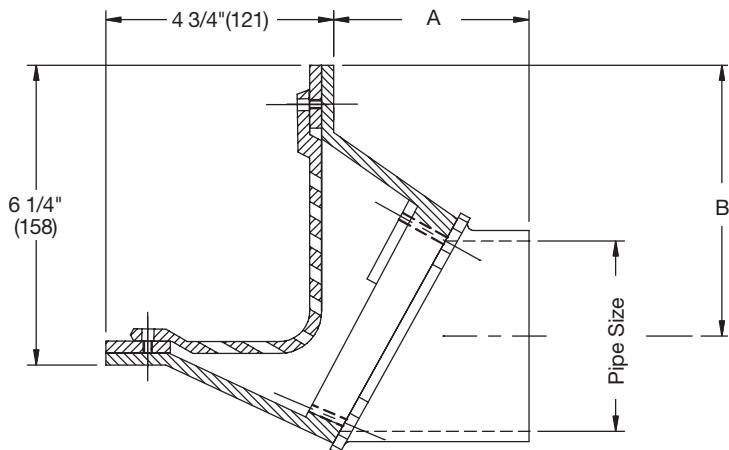

### RD-270 Scupper Drain with Angle Grate

Model Number	Outlet Size	WT., lbs.	List Price
RD-272, 3, 4	2,3,4,"	20	\$619.00
RD-276	6"	22	1,199.00

RD-270	NH		THD	
	A	B	A	B
2"	5-1/8"	6-1/2"	2-3/4"	6"
3"	4-1/2"	5-3/4"	2-3/4"	5-3/8"
4"	4"	5-1/8"	2-3/4"	4-7/8"

### RD-290 Scupper Drain with Flat Grate

Model Number	Outlet Size	WT., lbs.	List Price
RD-292, 3, 4	2,3,4,"	24	\$669.50
RD-296	6"	26	1,258.50

RD-290	NH		THD	
	A	B	A	B
2"	5-1/8"	6-1/2"	2-3/4"	6"
3"	4-1/2"	5-3/4"	2-3/4"	5-3/8"
4"	4"	5-1/8"	2-3/4"	4-7/8"