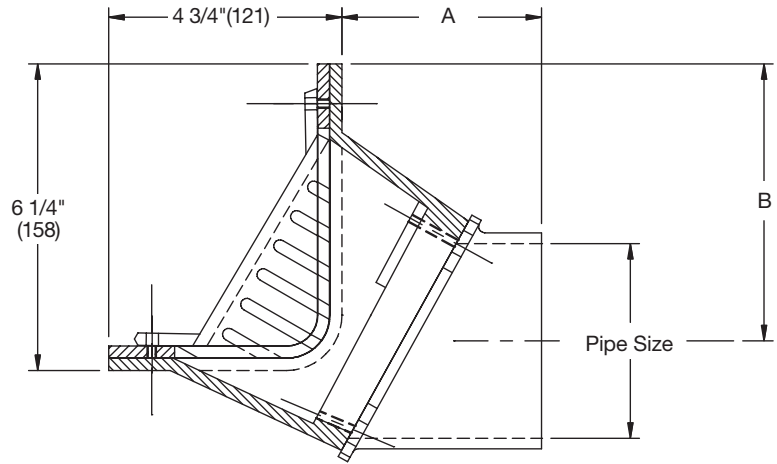

## Scupper Drains

### RD-270 Scupper Drain with Angle Grate

Model Number	Outlet Size	WT., lbs.	List Price
RD-272, 3, 4	2,3,4,"	20	\$619.00
RD-276	6"	22	1,199.00

RD-270	NH		THD	
	A	B	A	B
2"	5-1/8"	6-1/2"	2-3/4"	6"
3"	4-1/2"	5-3/4"	2-3/4"	5-3/8"
4"	4"	5-1/8"	2-3/4"	4-7/8"

### RD-290 Scupper Drain with Flat Grate

Model Number	Outlet Size	WT., lbs.	List Price
RD-292, 3, 4	2,3,4,"	24	\$669.50
RD-296	6"	26	1,258.50

RD-290	NH		THD	
	A	B	A	B
2"	5-1/8"	6-1/2"	2-3/4"	6"
3"	4-1/2"	5-3/4"	2-3/4"	5-3/8"
4"	4"	5-1/8"	2-3/4"	4-7/8"